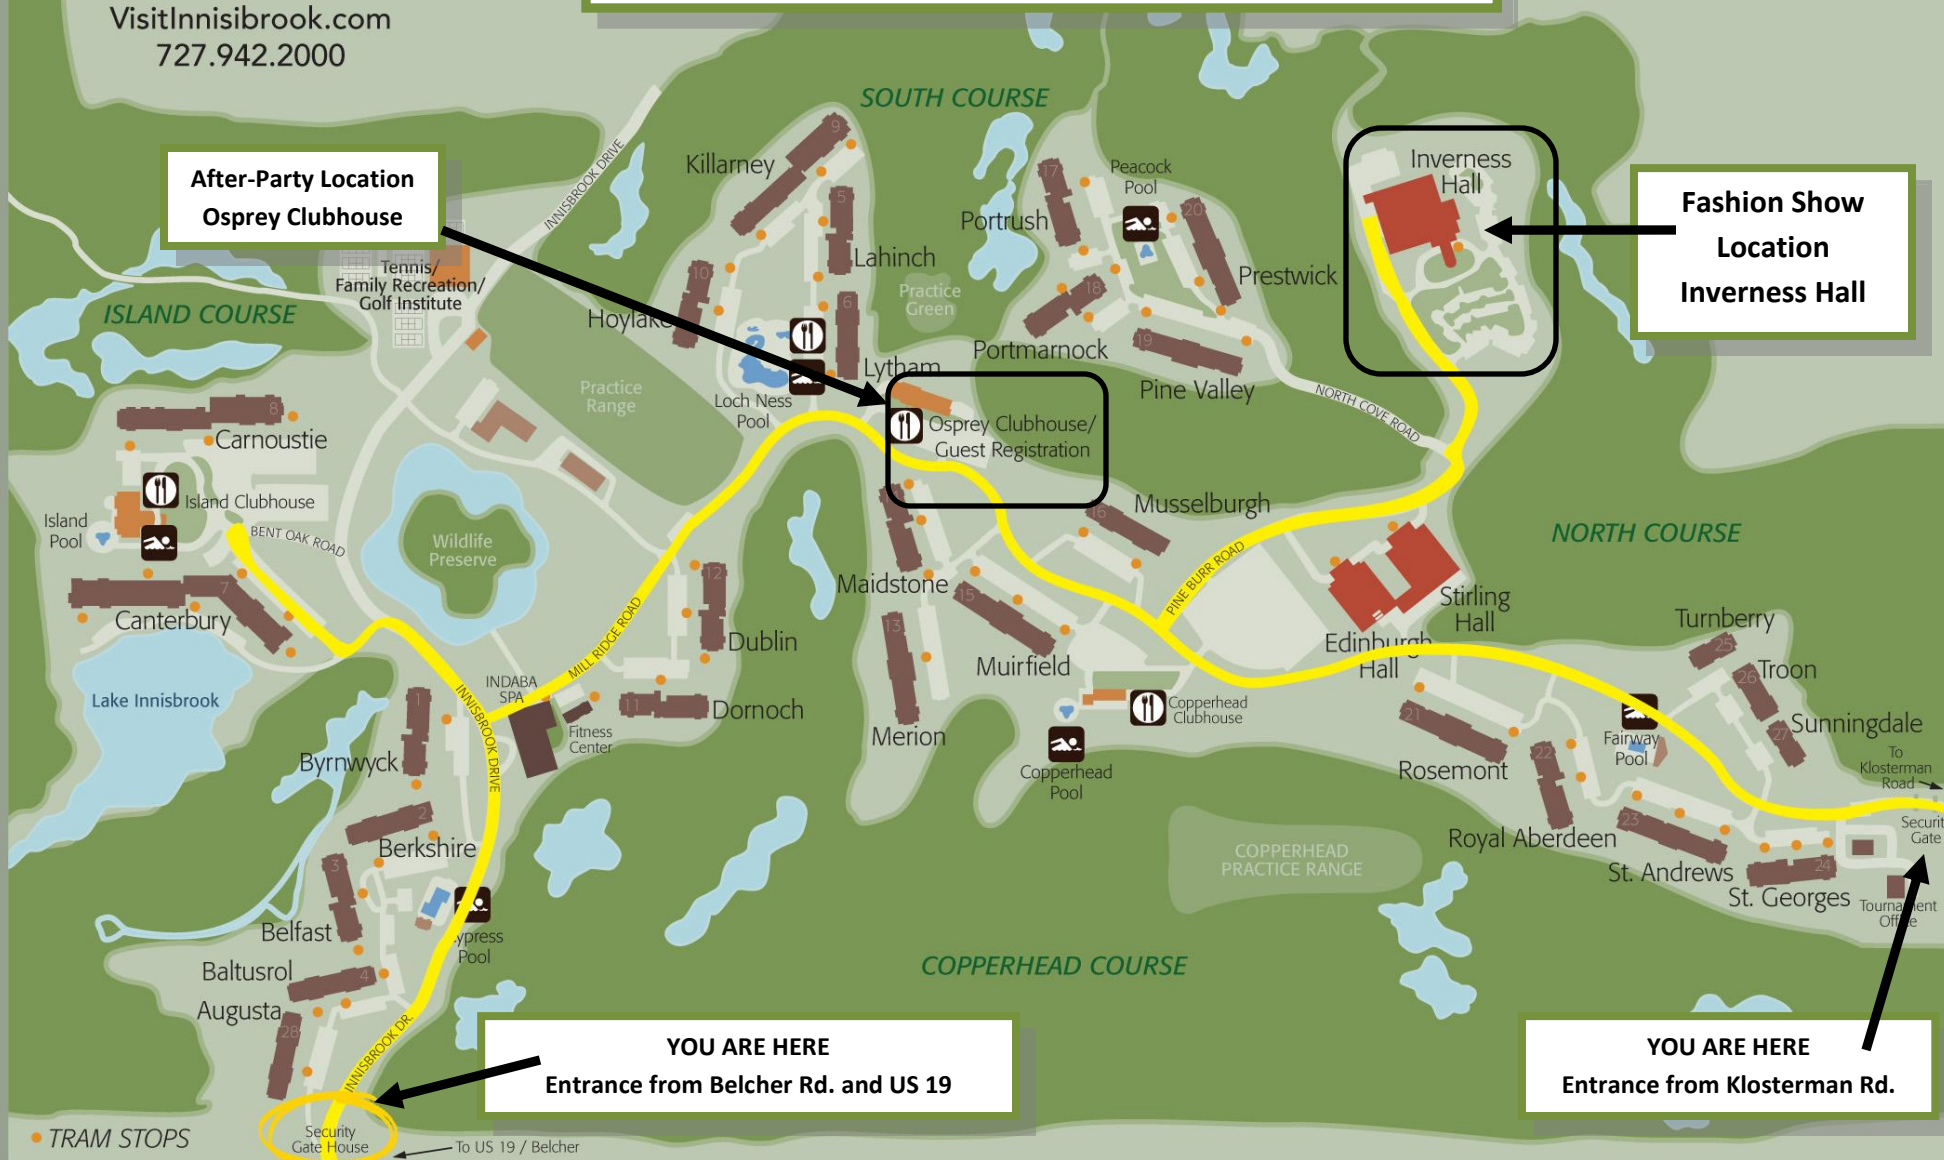

Innisbrook
A SALAMANDER GOLF & SPA RESORT

VisitInnisbrook.com
727.942.2000

Welcome!

Tampa Bay
fashionweek
The Bay Area's Official Fashion Week
fashionweektampabay.com

Presented by **Audi**

Inverness Hall

Doors open at 6pm. Fashion show starts at 7pm.

**After-Party Location
Osprey Clubhouse**

**Fashion Show
Location
Inverness Hall**

YOU ARE HERE
Entrance from Belcher Rd. and US 19

YOU ARE HERE
Entrance from Klosterman Rd.

MAIN ENTRANCE

• TRAM STOPS

Security Gate House
To US 19 / Belcher

To Klosterman Road
Tournament Office